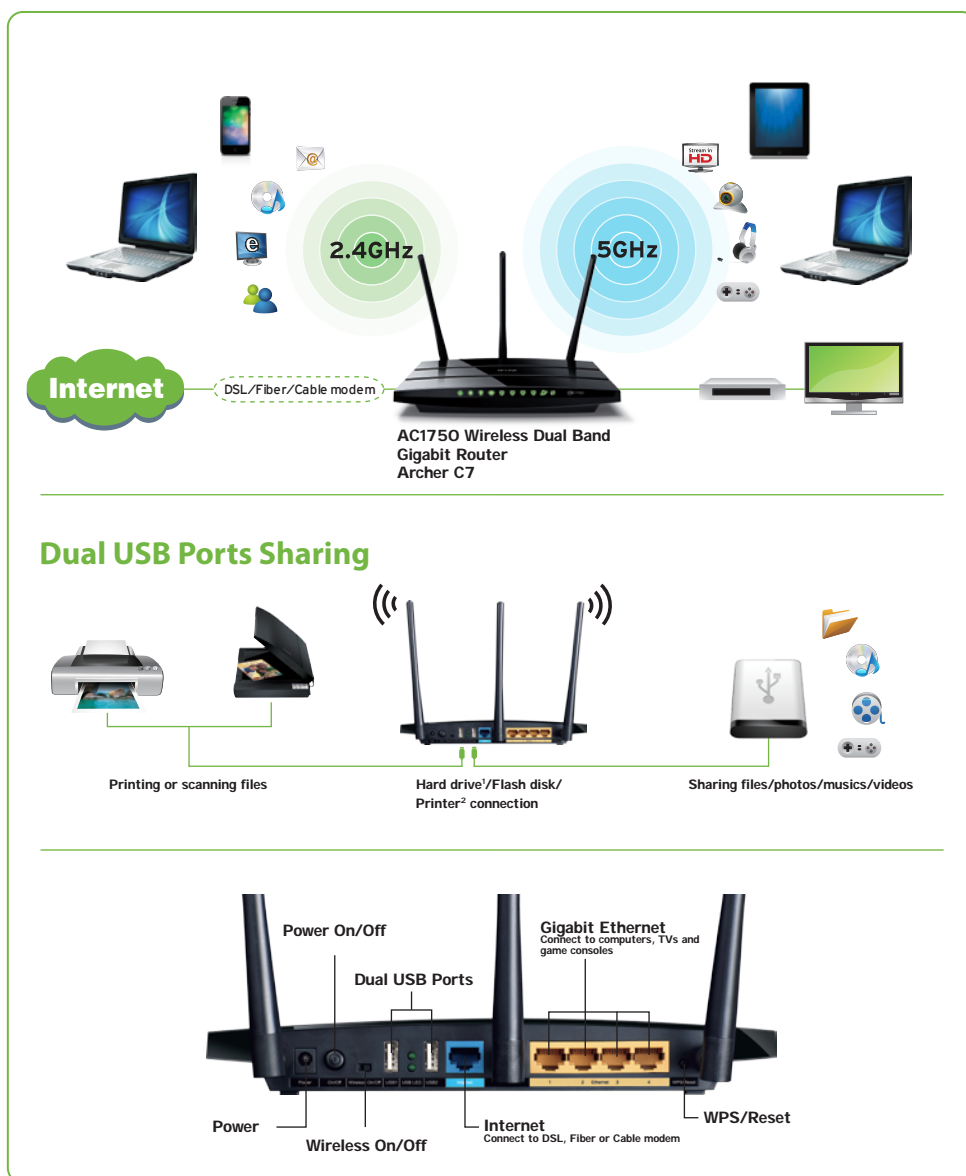

◎ Specifications:

OTHERS	
Certifications	CE, FCC, RoHS
System Requirements	Microsoft Windows 10/8.1/8/7/Vista/XP, MAC OS, NetWare, UNIX or Linux.
Dimensions (W X D X H)	9.6 x 6.4 x 1.3 in. (243 x 160.6 x 32.5mm)
Environment	Operating Temperature: 0°C~40°C (32°F~104°F)
	Storage Temperature: -40°C~70°C (-40°F~158°F)
	Operating Humidity: 10%~90% non-condensing Storage Humidity: 5%~90% non-condensing

◎ Diagram:

Package:

- AC1750 Wireless Dual Band Gigabit Router Archer C7
- 3 Detachable Antennas
- Power Supply Unit
- Ethernet Cable
- Quick Installation Guide

Related Products:

- AC1200 Wireless Dual Band USB Adapter Archer T4U
- AC600 Wireless Dual Band USB Adapter Archer T2U

¹Some USB hard drive that works at a high power without using any external power adapter might not be supported.

²The USB Printer Controller supports Windows 8.1/8/7/Vista/XP 32/64bits and Mac OS. For the printer compatibility information, please visit www.tp-link.com